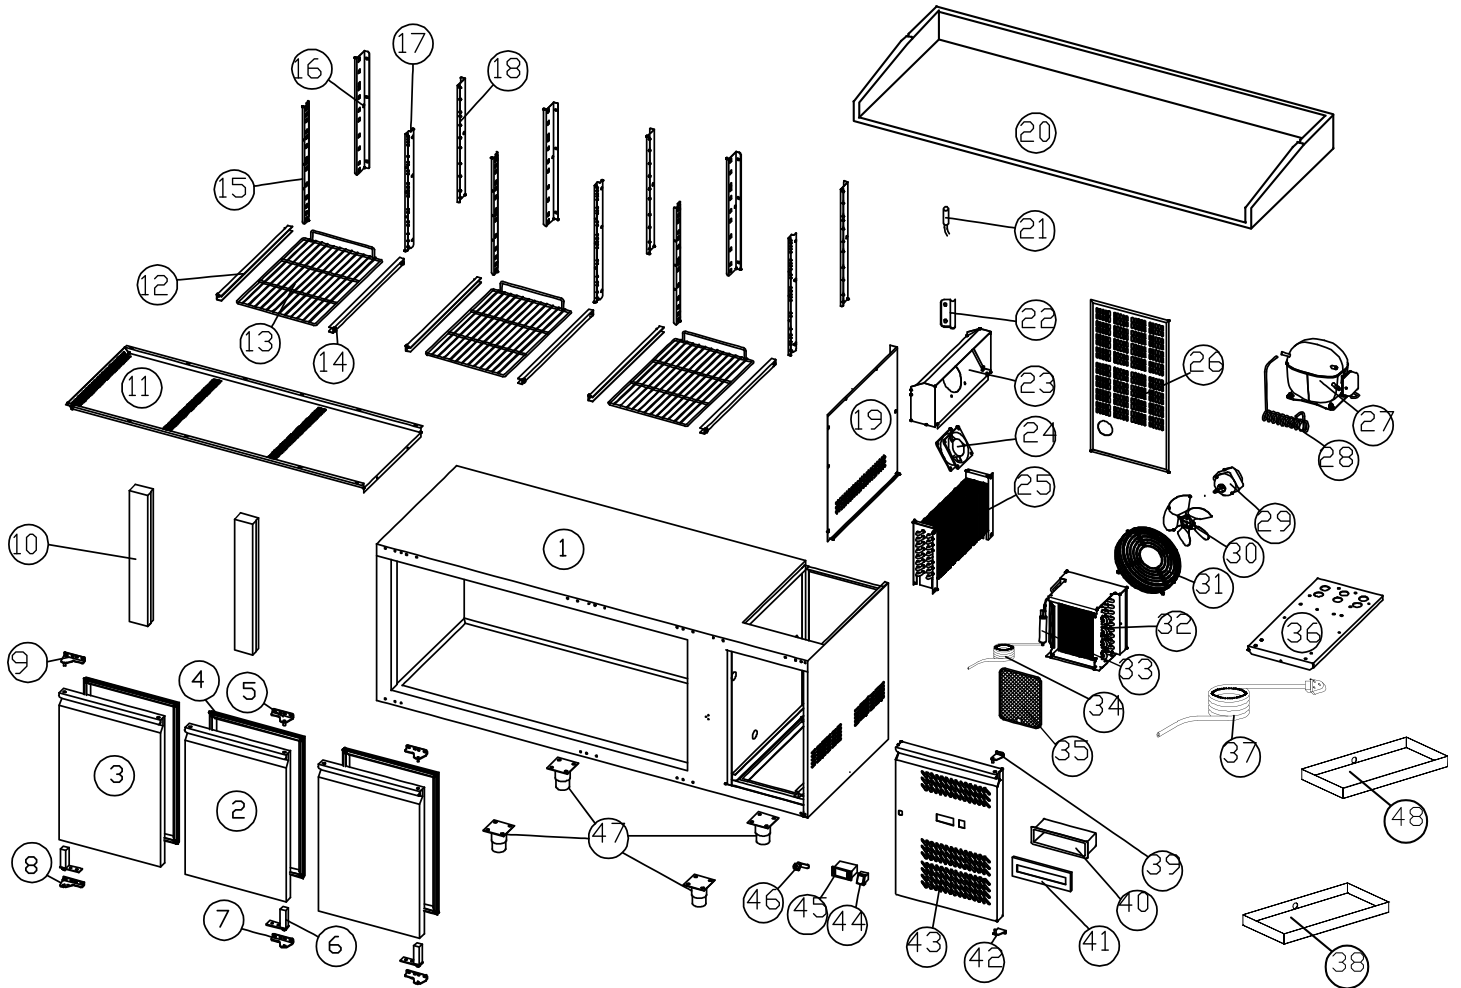

Parts Breakdown

Model PT-CN-0580 41145

Parts Breakdown

Model PT-CN-0580 41145

Item No.	Description	Position	Item No.	Description	Position	Item No.	Description	Position
AF248	Body for 41145	1	AF221	Front Support Right for 41145	17	AF235	Filter Drier for 41145	33
AF249	Door Right for 41145	2	AF222	Back Support Right for 41145	18	AF236	Capillary for 41145	34
AF250	Door Left for 41145	3	AF223	Evaporator Cover for 41145	19	AF237	Filter for 41145	35
AF208	Gasket for 41145	4	AE751	Marble Countertop for 41145	20	AF238	Unit Board for 41145	36
AF209	Up Hinge Right for 41145	5	AF225	Sensor for 41145	21	AD819	Power Cord for 41145	37
AF210	Door Spring for 41145	6	AF226	Probe Padding for 41145	22	AF239	Water Box for 41145	38
AF211	Down Hinge Right for 41145	7	AF227	Fan Support for 41145	23	AF240	Front Panel Up Hinge for 41145	39
AF212	Down Hinge Left for 41145	8	AD825	Condenser Fan for 41145	24	AF241	Water Box Protector for 41145	40
AF213	Up Hinge Left for 41145	9	AF228	Evaporator for 41145	25	AF242	Clip for 41145	41
AF214	Fixed Front Panel for 41145	10	AE752	Grill for 41145	26	AF243	Front Panel Down Hinge for 41145	42
AF251	Air Flow Conduct Board for 41145	11	AF252	Compressor for 41145	27	AF244	Front Panel for 41145	43
AF216	Set Guide Left for 41145	12	AF230	Hot Pipe for 41145	28	AD829	Main Switch for 41145	44
AF217	Shelf for 41145	13	AF231	Condenser Fan for 41145	29	AD818	Thermostat for 41145	45
AF218	Set Guide Right for 41145	14	AF232	Condenser Fan Blade for 41145	30	AF245	Lock for 41145	46
AF219	Front Support Left for 41145	15	AF233	Basket Guard Grills for 41145	31	AF246	Foot for 41145	47
AF220	Back Support Left for 41145	16	AF234	Condenser for 41145	32	AF247	Water Box for 41145	48